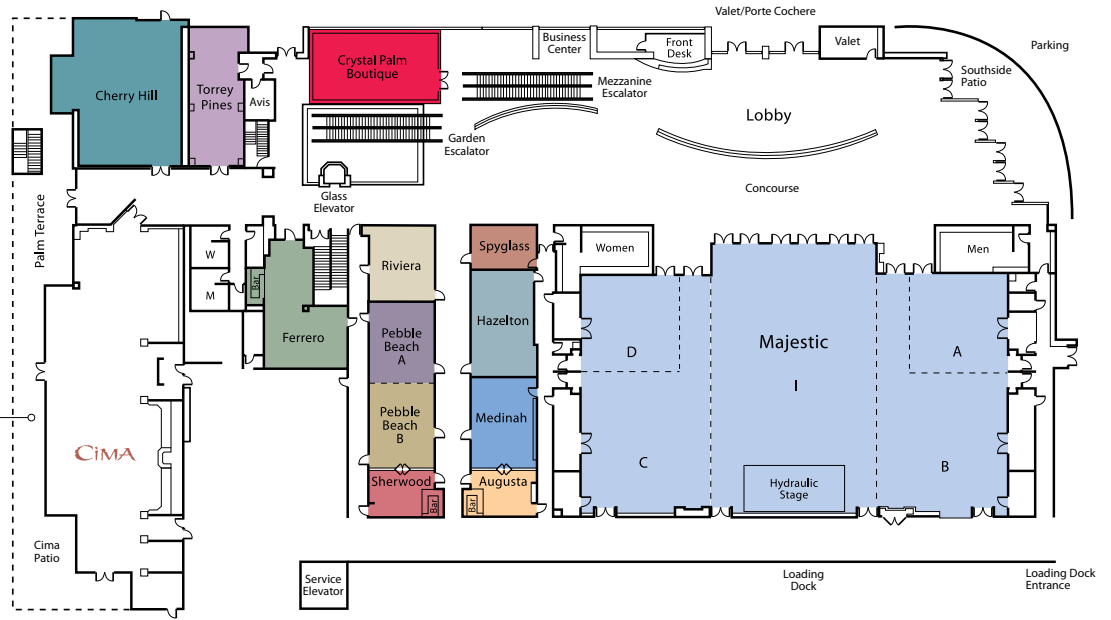

PACIFIC PALMS RESORT

GOLF · CONFERENCE CENTER · SPA

Eisenhower
The Ike

Zaharias
The Babe

**Industry Hills
Expo Center**

Expo
Center
Entrance

R Restrooms

To the 60
Freeway

One Industry
Hills Parkway
(Main Entrance)

Azusa Avenue

To the 10
Freeway

Temple Avenue

- MEZZANINE LEVEL -

★ Elevators to guest room floors

- LOBBY LEVEL -

- GARDEN LEVEL -